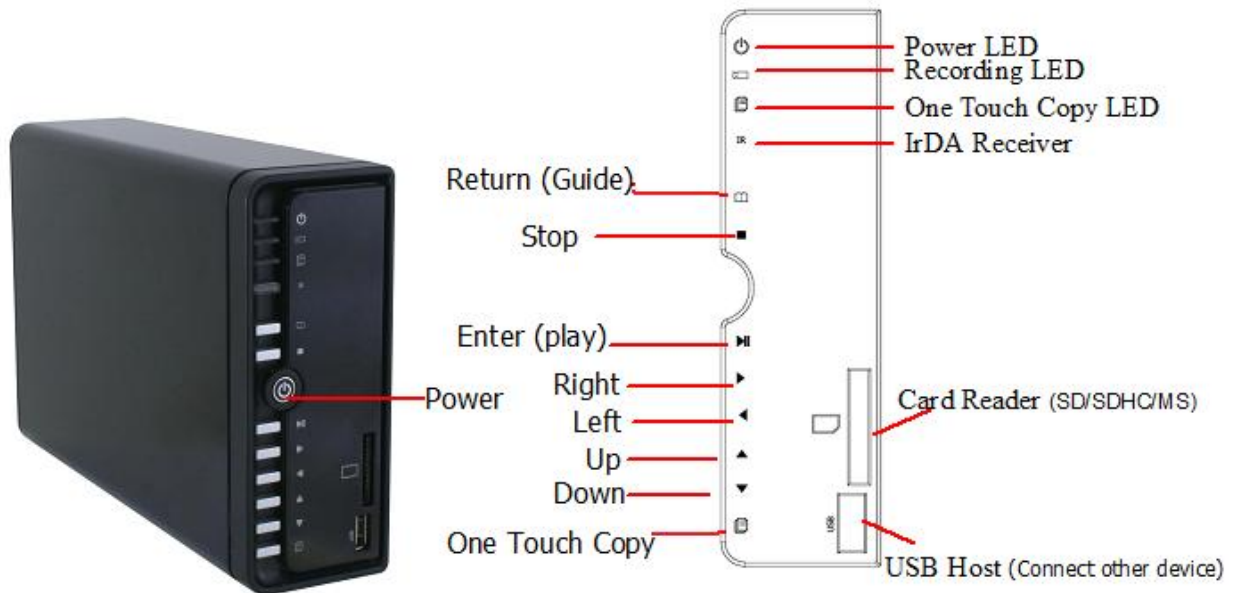

BM3030 Front Panel