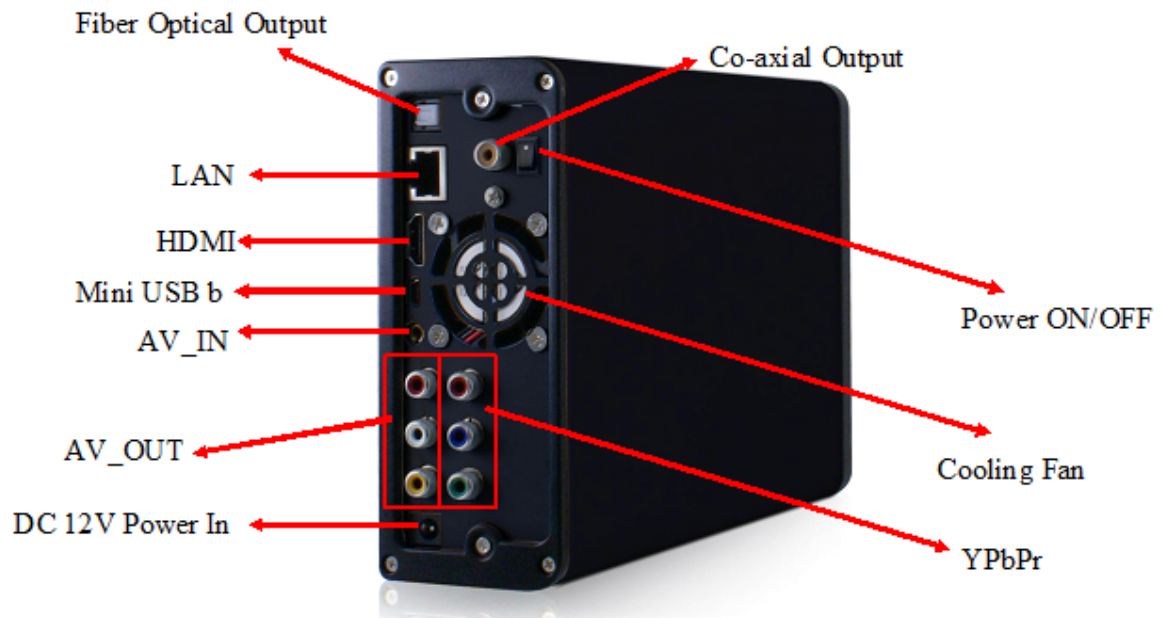

BM3030 Back Panel

High Definition
HDD Multimedia Player
Blaze Technology

High Definition
HDD Multimedia Player

BM3030
High Definition
HDD Multimedia Player