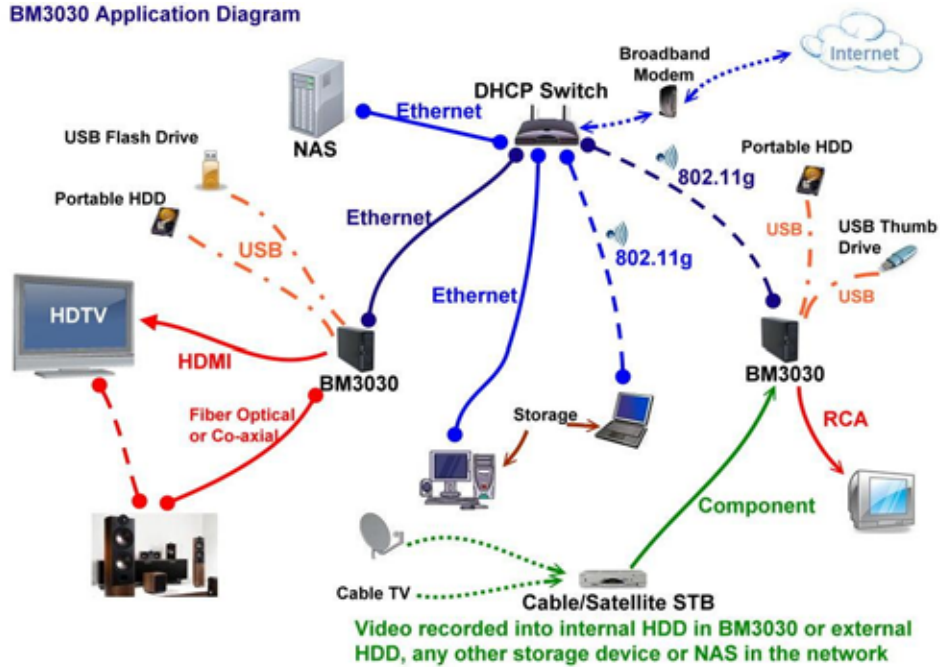

OS supports:

Windows 2000*	Window Native Driver
Windows ME*	Window Native Driver
Windows XP*	Window Native Driver
Windows Vista*	Window Native Driver
MAC* OS 9.0 and later	Mac Native Driver support
Linux with Kernel 2.4.1.0 or above	Linux Native Driver Support

BM3030 Application Diagram